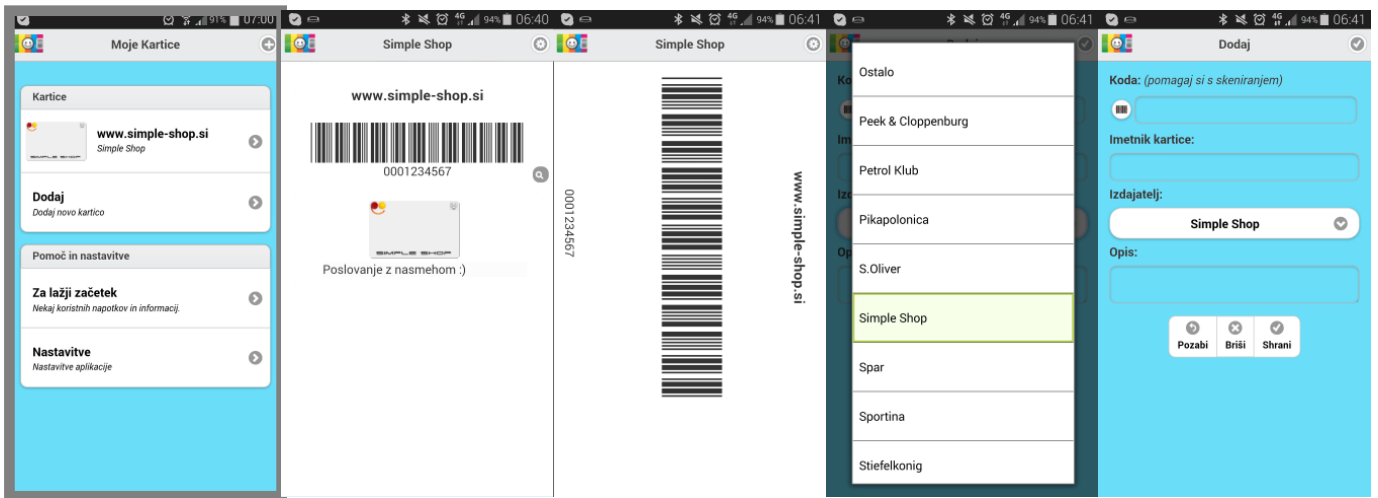

For the use and support of RFID, NFC and a BAR code software must be activated as Simple Shop [ULTIMATE version](#).

Simple Shop card

Supported types: RFID, NFC, BAR code

Mobile applications

Supported types: BAR koda

Moje Kartice

Moje Kartice

<https://play.google.com/store/apps/details?id=si.cnej.kartice>

Barcode Generator

Barcode Generat

<https://play.google.com/store/apps/details?id=com.blogspot.aeioulabs.barcode>

Barcode Architect