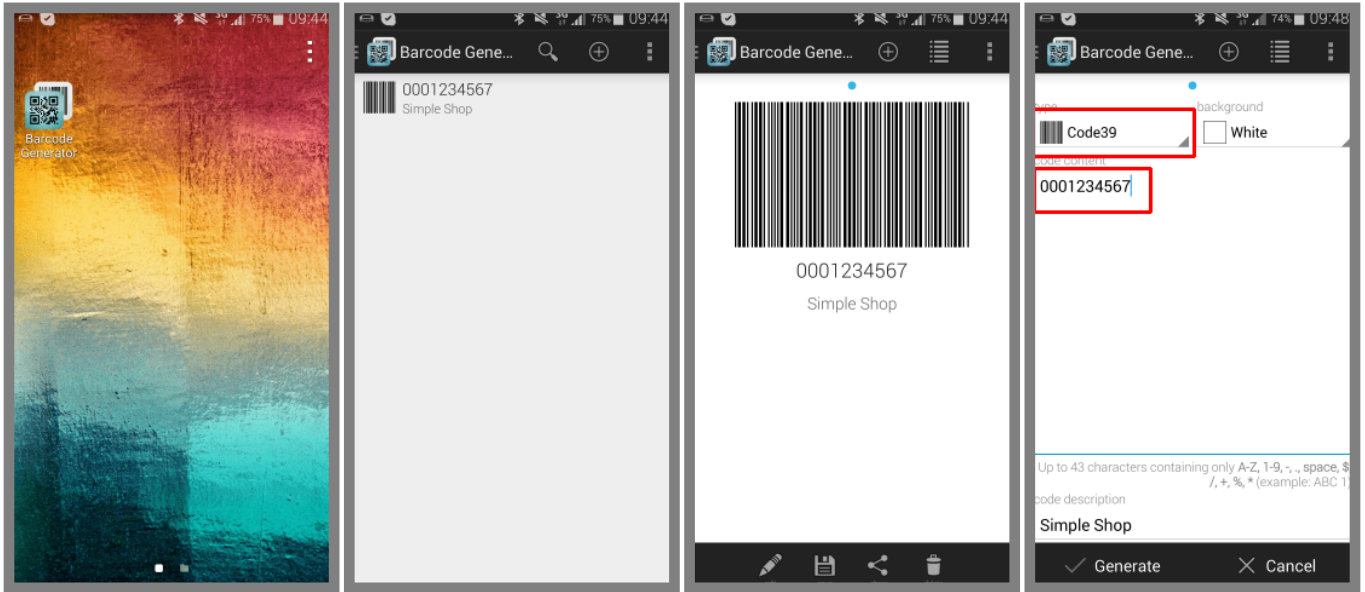

For the use and support of RFID, NFC and a BAR code software must be activated as Simple Shop [ULTIMATE version](#).

Simple Shop card

Supported types: RFID, NFC, BAR code

Mobile applications

Supported types: BAR koda

Moje Kartice

Moje Kartice

<https://play.google.com/store/apps/details?id=si.cnej.kartice>

Barcode Generator

Barcode Generator

<https://play.google.com/store/apps/details?id=com.blogspot.aeioulabs.barcode>

Barcode Architect

Barcode Architect

<https://play.google.com/store/apps/details?id=uk.co.roqueideas.barcode-architect>