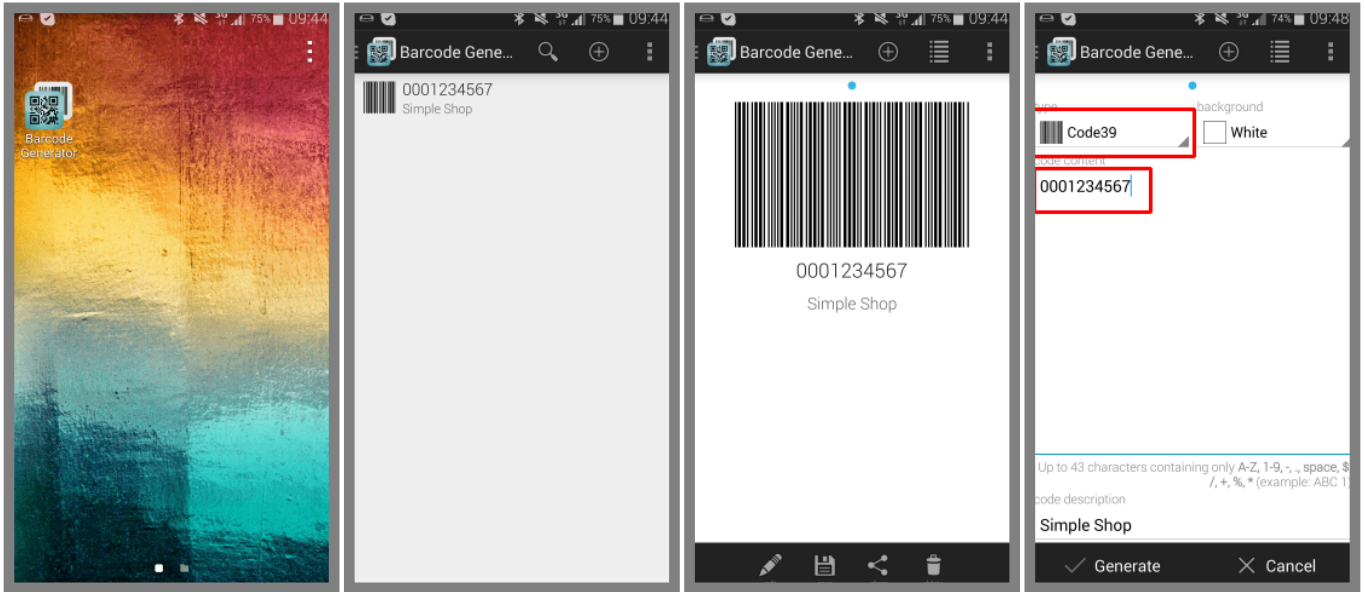

For the use and support of RFID, NFC and a BAR code software must be activated as Simple Shop [ULTIMATE version](#).

Simple Shop card

Supported types: RFID, NFC, BAR code

Mobile applications

Supported types: BAR koda

Moje Kartice

Moje Kartice

<https://play.google.com/store/apps/details?id=si.cnej.kartice>

Barcode Generator

Barcode Generat

<https://play.google.com/store/apps/details?id=com.blogspot.aeioulabs.barcode>

Barcode Architect

Barcode Architect

<https://play.google.com/store/apps/details?id=uk.co.roqueideas.barcode-architect>