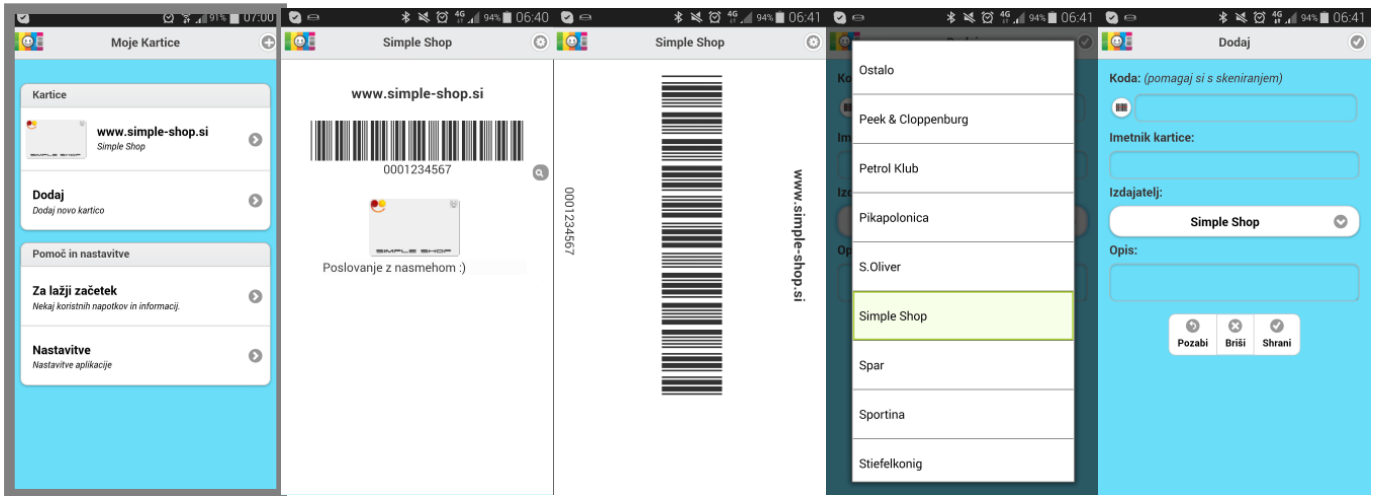

For the use and support of RFID, NFC and a BAR code software must be activated as Simple Shop [ULTIMATE version](#).

Simple Shop card

Supported types: RFID, NFC, BAR code

Mobile applications

Supported types: BAR koda

Moje Kartice

Moje Kartice

<https://play.google.com/store/apps/details?id=si.cnej.kartice>

Barcode Generator

Barcode Generator

<https://play.google.com/store/apps/details?id=com.blogspot.aeioulabs.barcode>

Barcode Architect